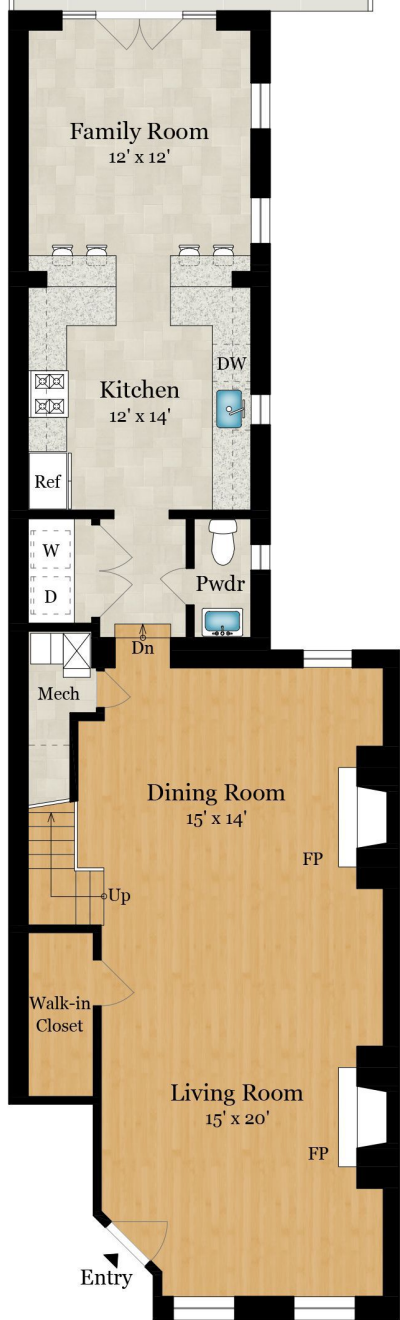

1339 Q STREET, NW | UNIT A

WASHINGTON, DC 20009

Estimated Total Square Footage: 2,265 SQ FT
Calculated from outside face of exterior walls and center line of demising walls.

Rendering by Floor Plan Visuals.
All measurements are approximate. While deemed reliable, no information on these floor plans should be relied upon without independent verification.