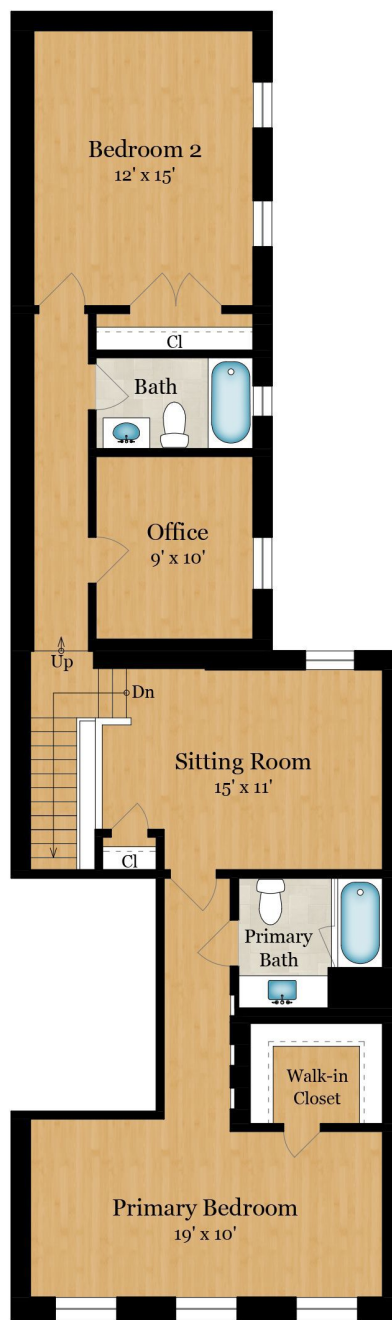

1339 Q STREET, NW | UNIT A

WASHINGTON, DC 20009

Estimated Total Square Footage: 2,265 SQ FT
Calculated from outside face of exterior walls and center line of demising walls.

Rendering by Floor Plan Visuals.
All measurements are approximate. While deemed reliable, no information on these floor plans should be relied upon without independent verification.